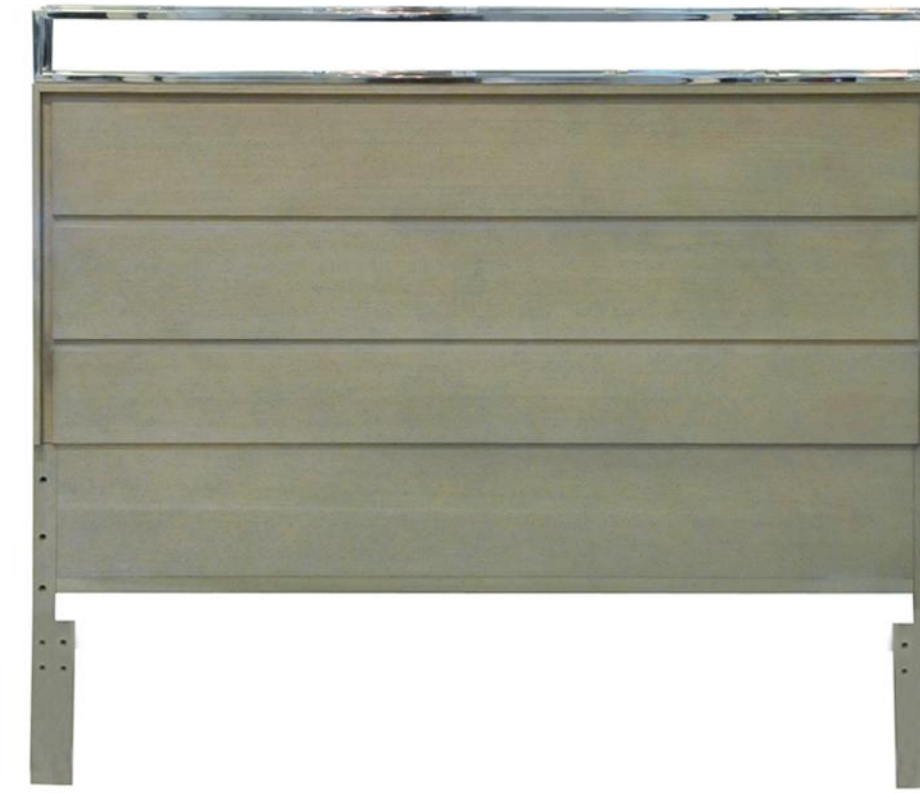

MODERN

Bedroom

PRODUCT CODE: KWOD-085472X-F
DESCRIPTION: FULL HEADBOARD
MODEL NO : 6351140
DIMENSION : 142 X 6 X 122 h cm
FINISH COLOR : SYMMETRY